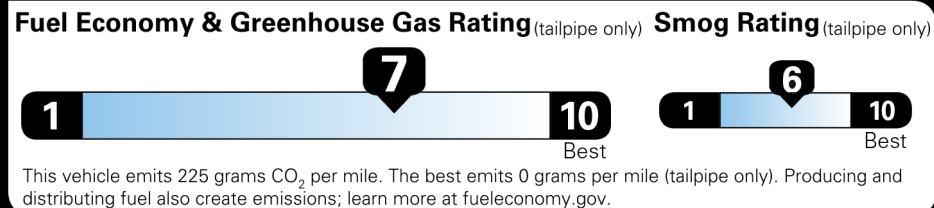

EPA DOT Fuel Economy and Environment

Gasoline Vehicle

Fuel Economy
39 MPG Small SUVs range from 14 to 118 MPG. The best vehicle rates 140 MPGe.
41 city 37 highway
2.6 gallons per 100 miles

You save $1,250
in fuel costs over 5 years compared to the average new vehicle.

Annual fuel cost $1,650