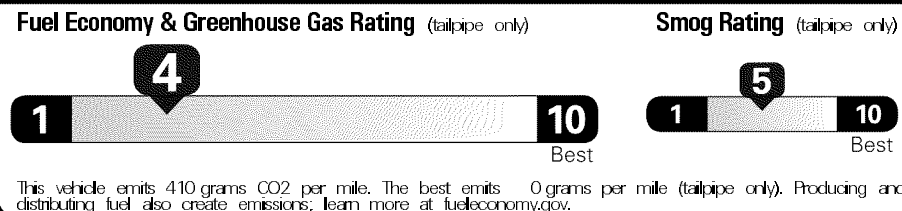

\$40,660.00

Not Original - Copy

Printed on 2018-09-01 07:35:07 (UTC)

EPA DOT Fuel Economy and Environment

Gasoline Vehicle

Annual fuel cost \$1,900

Actual results will vary for many reasons, including driving conditions and how you drive and maintain your vehicle. The average new vehicle gets 27 MPG and costs \$6,750 to fuel over 5 years. Cost estimates are based on 15,000 miles per year at \$2.80 per gallon. MPGe is miles per gasoline gallon equivalent. Vehicle emissions are a significant cause of climate change and smog.