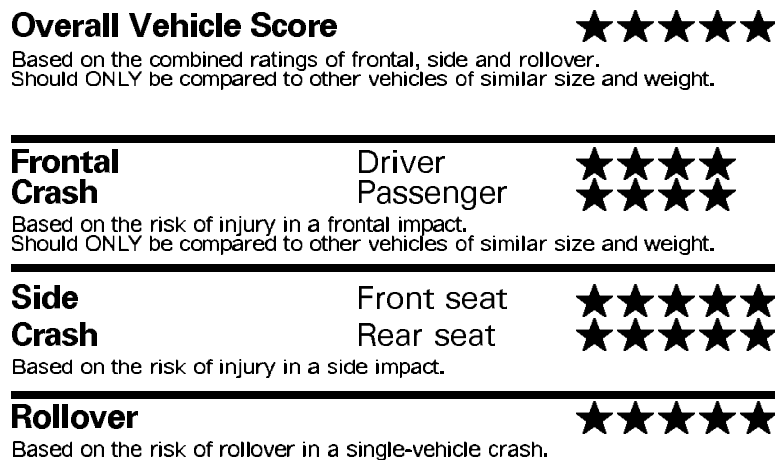

MANUFACTURER'S SUGGESTED RETAIL PRICE

- ** Comfort Pkg: Lexus Memory System for Driver's Seat Outside Mirrors and Steering Column, Power Tilt-and-Telescopic Steering Column, Blind Spot Monitor w/Rear Cross-Traffic Alert, Rain Sensing Wipers Includes Blind Spot Monitor Complimentary Credit of \$600 1,220.00
- ** 18" Aluminum Alloy Wheels Liquid Graphite Finish: FR: 225/40R18 RR: 255/35R18, All Season Tires 895.00
- ** Navigation: Remote Touch Interface, Lexus Enform Destination Assist (incl 1-yr trial subscription) & App Suite (Complimentary), Voice Command, Electrochromic Auto-Dimming Rearview Mirror 1,735.00
- ** Premium Plus Package Heated and Ventilated Front Seats -150.00
- ** All Weather Floor Mats 110.00
- ** Door Edge Film by 3M 90.00
- ** Illuminated Door Sills 425.00
- ** Rear Lip Spoiler 389.00
- ** Trunk Mat/Cargo Net/Whl Locks/Rr Bumper App/Glove 334.00

fueleconomy.gov
 Calculate personalized estimates and compare vehicles

GOVERNMENT 5-STAR SAFETY RATINGS

Star ratings range from 1 to 5 stars (★★★★★) with 5 being the highest.
 Source: National Highway Traffic Safety Administration (NHTSA)
 www.safercar.gov or 1-888-327-4236