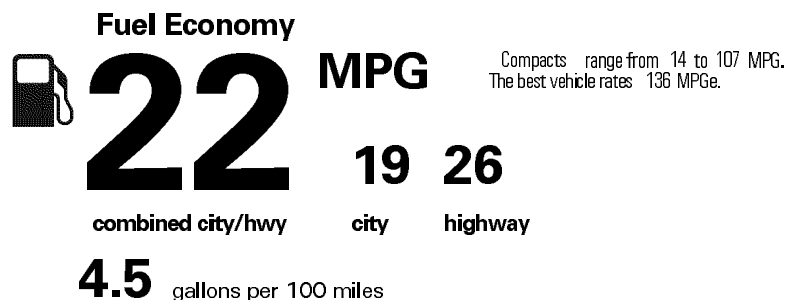

MANUFACTURER'S SUGGESTED RETAIL PRICE

- ** Comfort Pkg: Lexus Memory System for Driver's Seat Outside Mirrors and Steering Column, Power Tilt-and-Telescopic Steering Column, Blind Spot Monitor w/Rear Cross-Traffic Alert, Rain Sensing Wipers Includes Blind Spot Monitor Complimentary Credit of \$600 1,220.00
- ** 18" Aluminum Alloy Wheels Liquid Graphite Finish: FR: 225/40R18 RR: 255/35R18, All Season Tires 895.00
- ** Navigation: Remote Touch Interface, Lexus Enform Destination Assist (incl 1-yr trial subscription) & App Suite (Complimentary), Voice Command, Electrochromic Auto-Dimming Rearview Mirror 1,735.00
- ** Premium Plus Package Heated and Ventilated Front Seats -150.00
- ** All Weather Floor Mats 110.00
- ** Door Edge Film by 3M 90.00
- ** Illuminated Door Sills 425.00
- ** Rear Lip Spoiler 389.00
- ** Trunk Mat/Cargo Net/Whl Locks/Rr Bumper App/Glove 334.00

\$40,660.00

Not Original - Copy

Printed on 2018-09-01 07:35:07 (UTC)

EPA DOT Fuel Economy and Environment

Gasoline Vehicle

Annual fuel cost \$1,900

Actual results will vary for many reasons, including driving conditions and how you drive and maintain your vehicle. The average new vehicle gets 27 MPG and costs \$6,750 to fuel over 5 years. Cost estimates are based on 15,000 miles per year at \$2.80 per gallon. MPGe is miles per gasoline gallon equivalent. Vehicle emissions are a significant cause of climate change and smog.