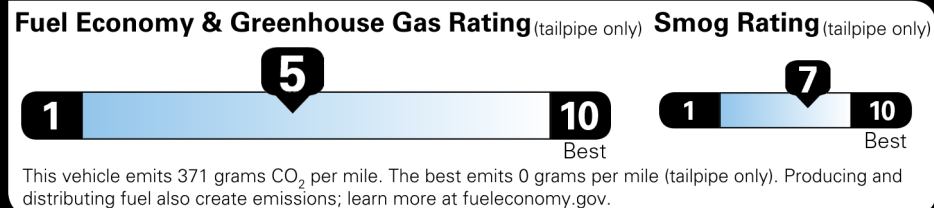

Not Original - Copy

Created on 2023-11-23 11:22:25 (UTC)

EPA DOT Fuel Economy and Environment

Gasoline Vehicle

You spend \$3,750 more in fuel costs over 5 years compared to the average new vehicle.

Annual fuel cost \$2,700