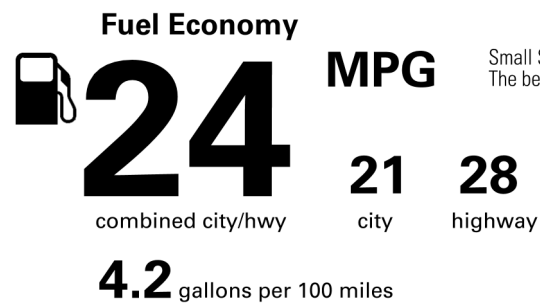

Not Original - Copy

Created on 2023-11-23 11:22:25 (UTC)

EPA DOT Fuel Economy and Environment

Gasoline Vehicle

You spend \$3,750 more in fuel costs over 5 years compared to the average new vehicle.

Annual fuel cost \$2,700