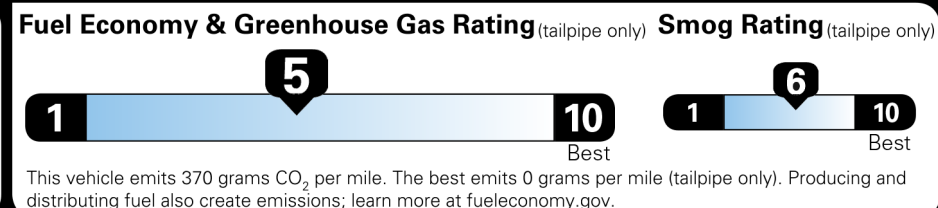

Not Original - Copy

Created on 2026-04-22 10:34:41 (UTC)

EPA DOT Fuel Economy and Environment

Gasoline Vehicle

You spend \$4,500 more in fuel costs over 5 years compared to the average new vehicle.

Annual fuel cost \$2,600